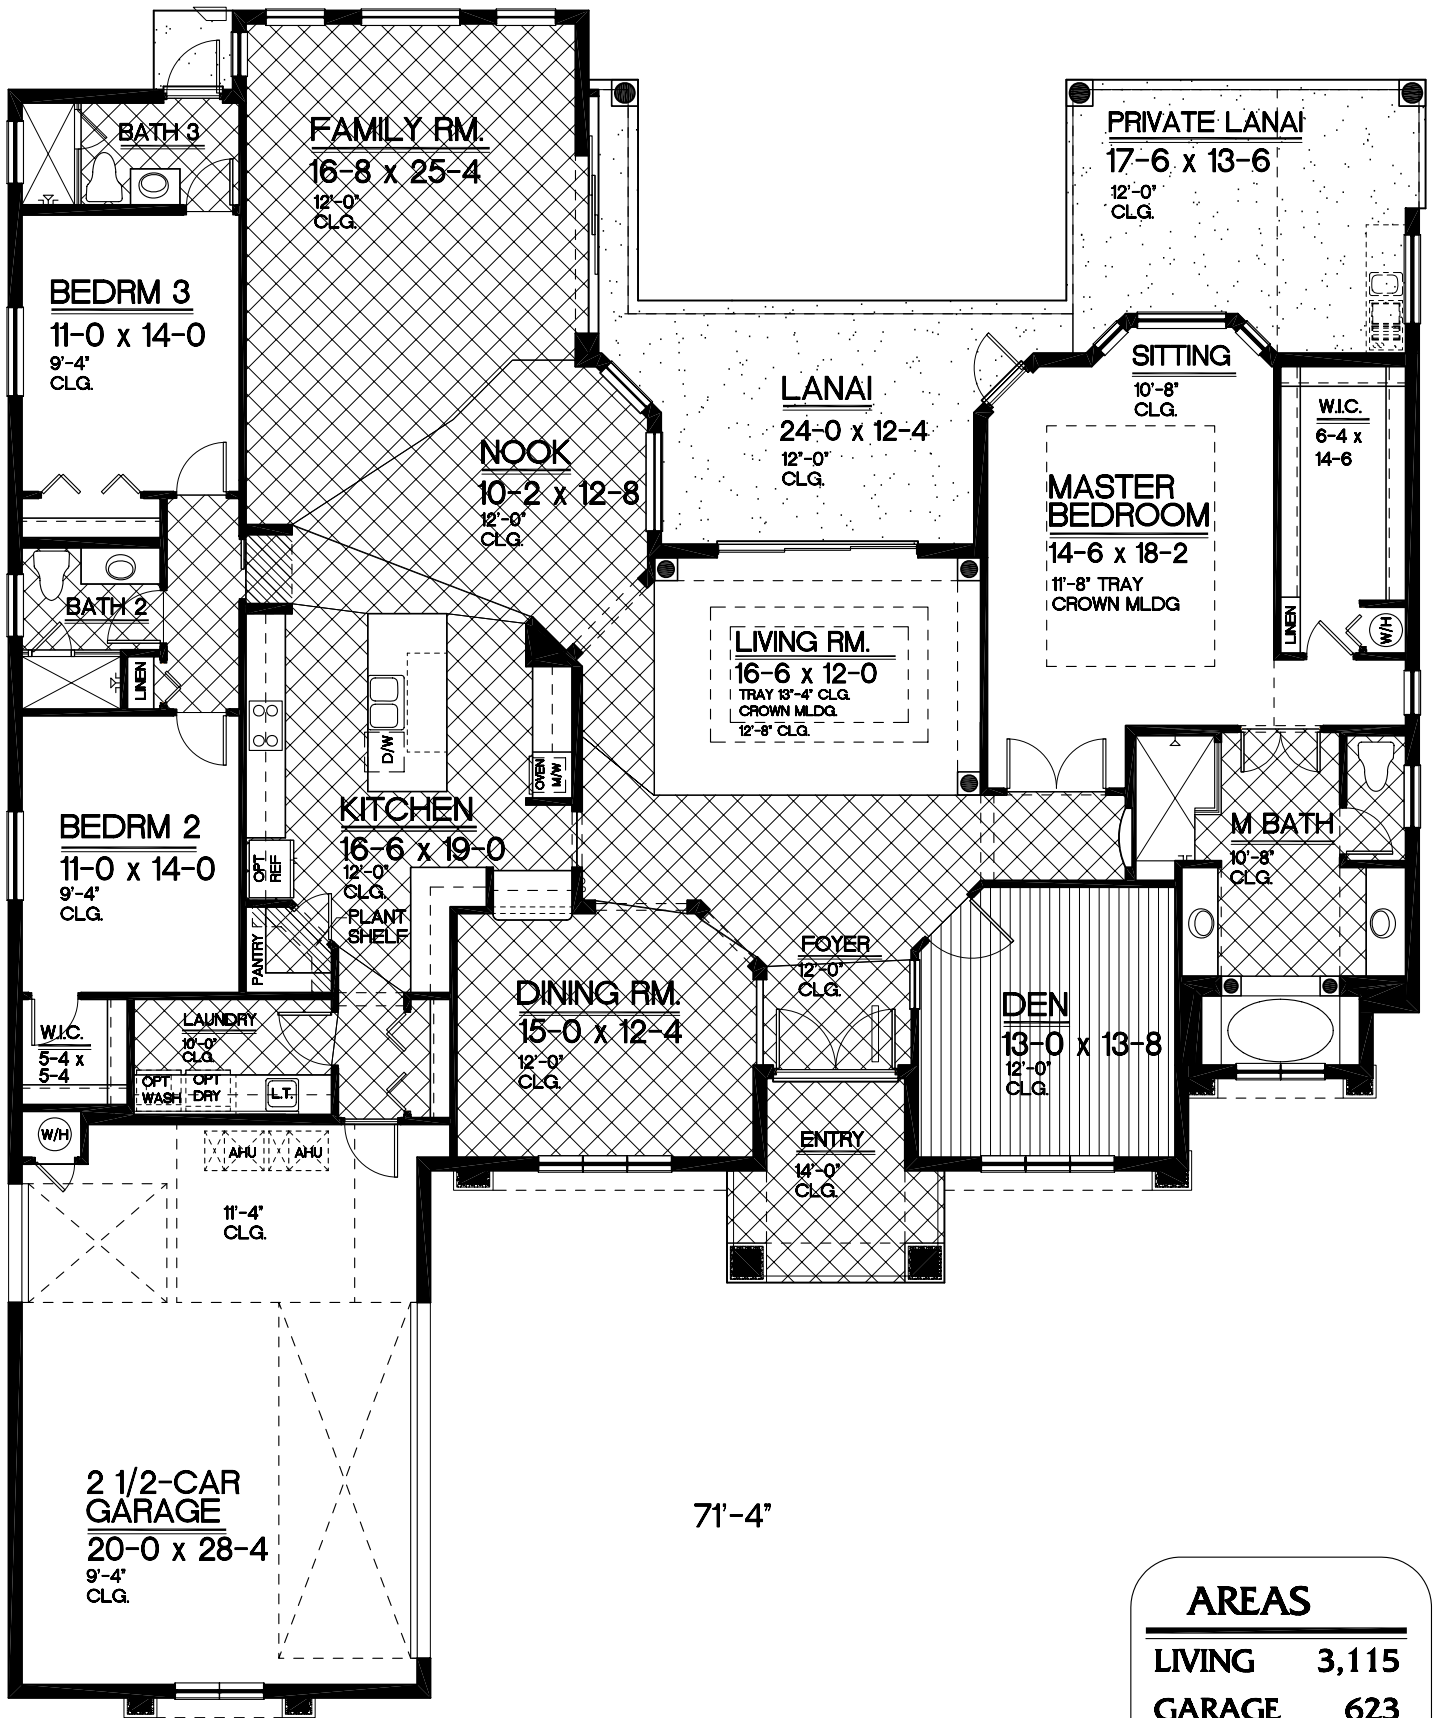

86'-0"

71'-4"

LA MICHELLE
 RIVER WILDERNESS
 VERNON
 HOMES

AREAS	
LIVING	3,115
GARAGE	623
LANAI	234
PRIV. LANAI	218
ENTRY	88
TOTAL	4,278